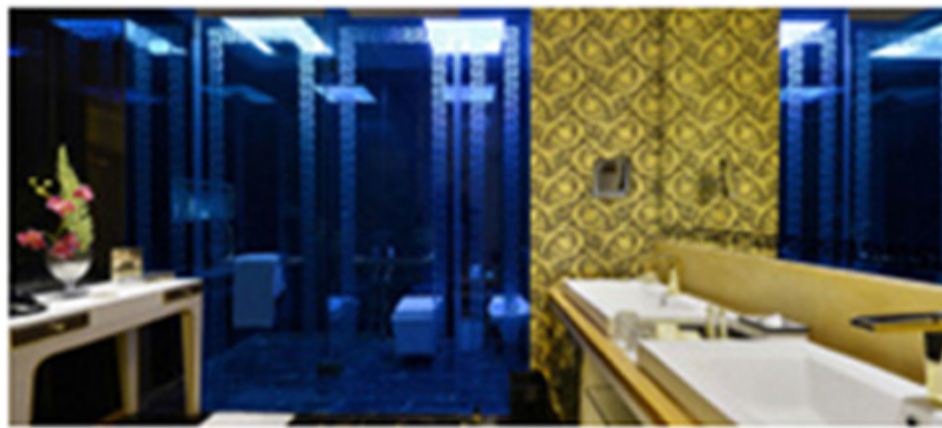

Propelling its growth, Della Resort & Adventure Park is now its next phase of further developing this unique property. The luxury resort will soon see an addition of 50 Villa resort rooms to the existing 40 rooms, taking the tallying to a total of 90 which offer the best of luxury and comfort for a lavish stay to adventure lovers.

The resort prides in its set of brand-inspired suites, featuring one presidential suite and 4 designer suites. They shall soon see 5 opulent additions to this fold. And with the next phase of villas underway, more luxury homes too shall be up for sale soon.